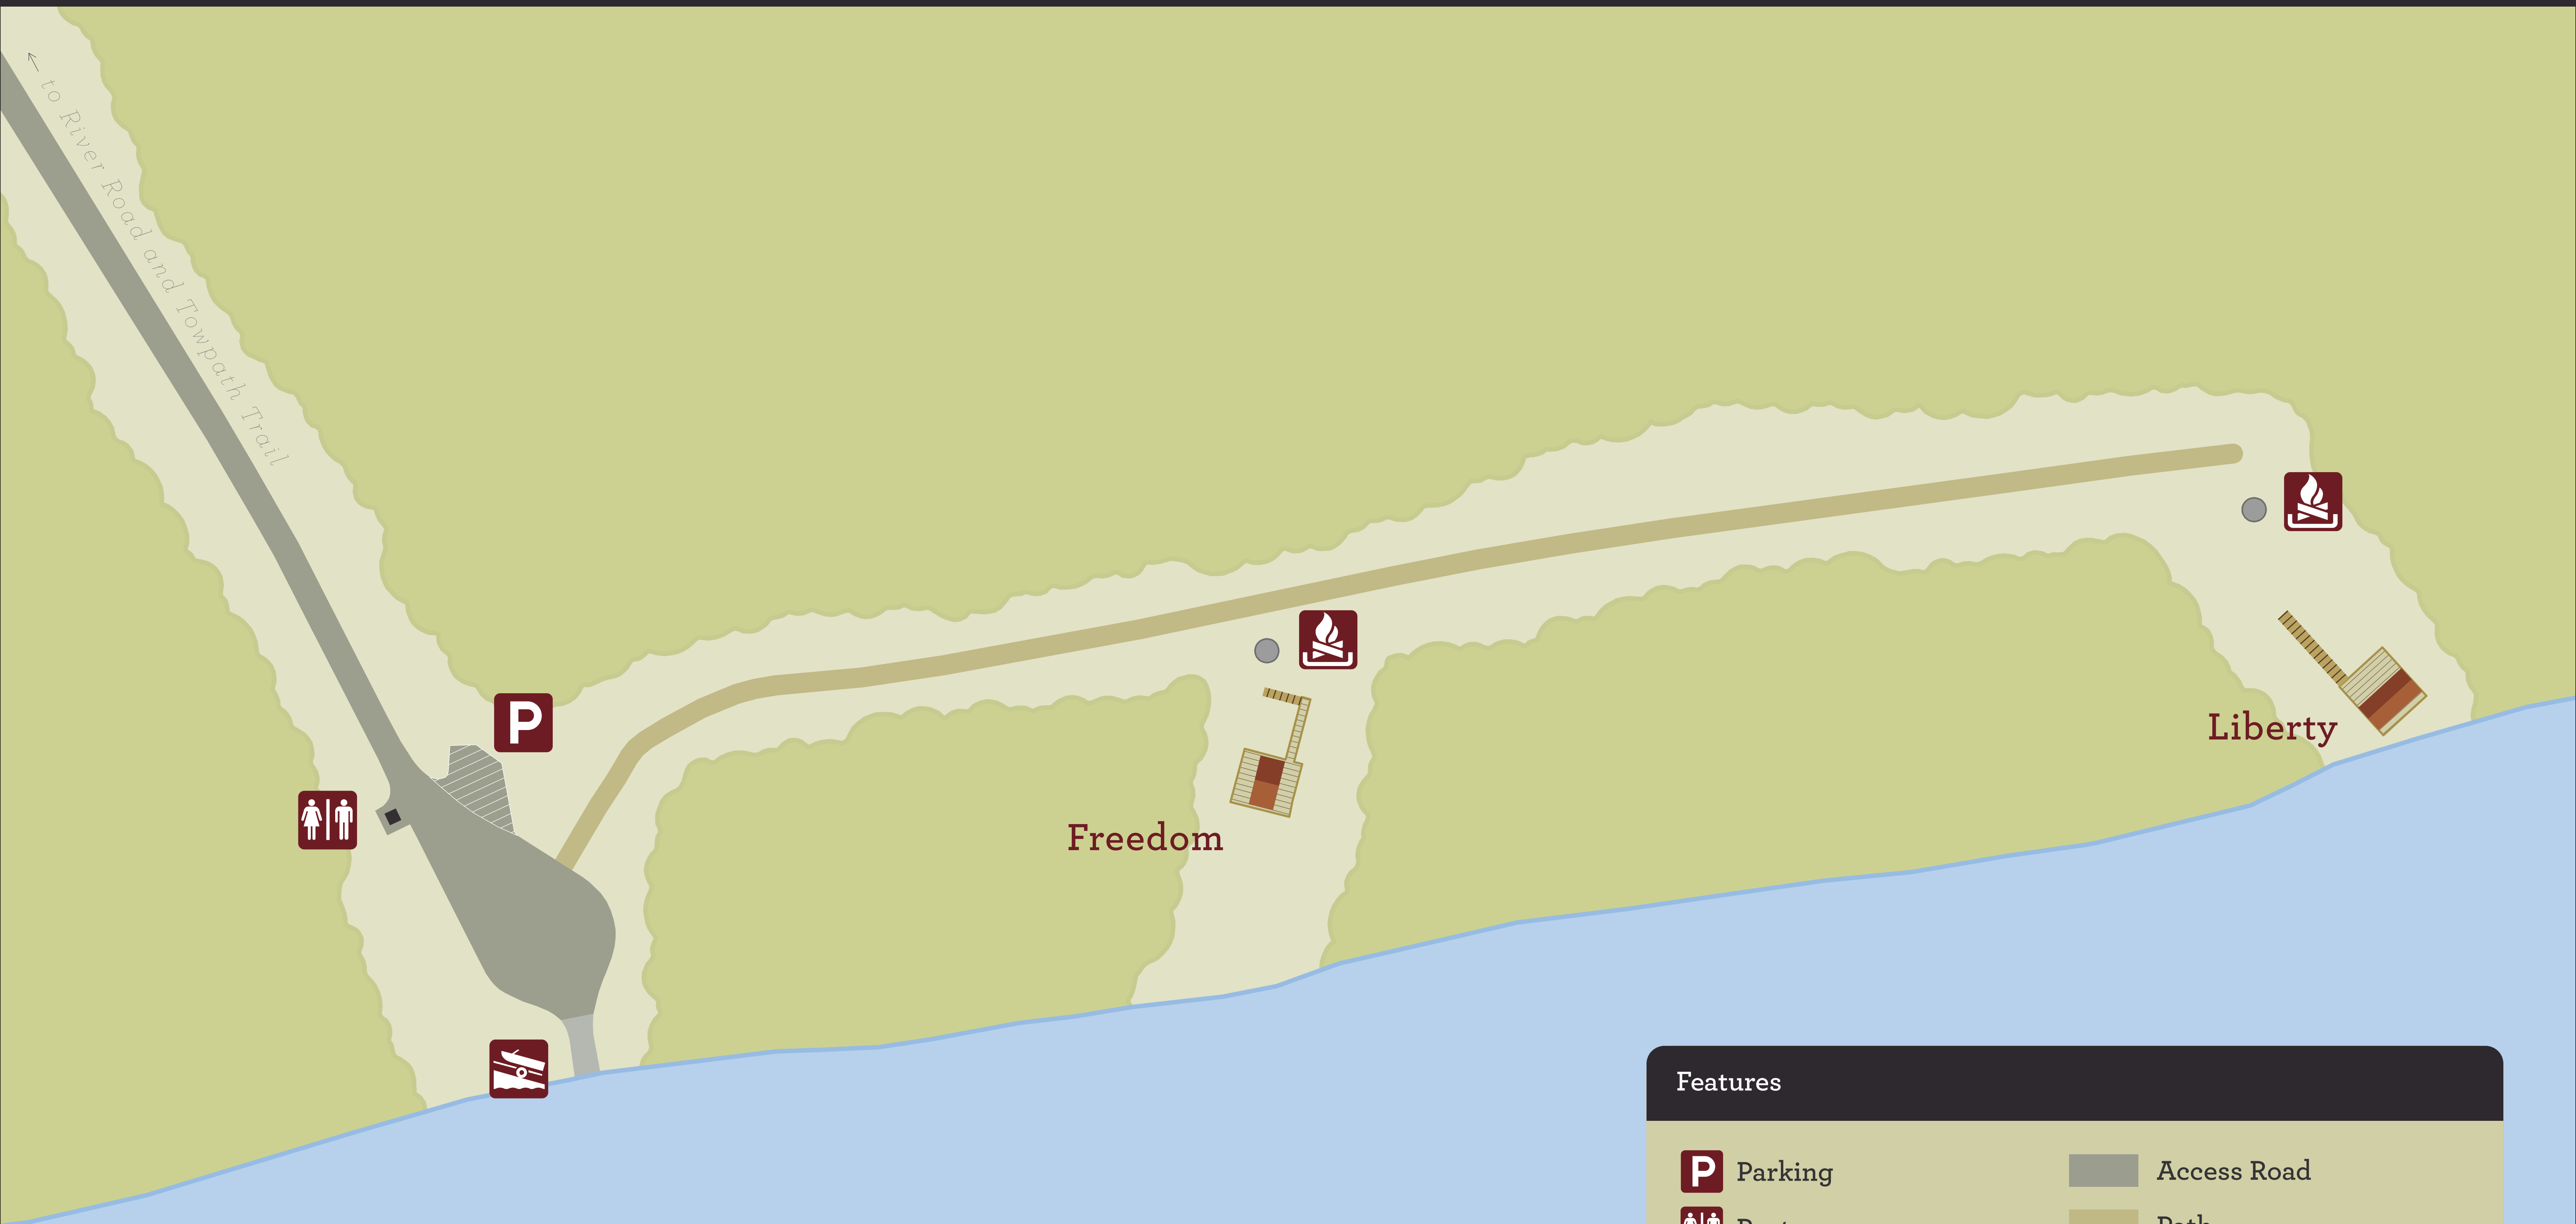

Bend View River Access and Camping

Features

 Parking	 Access Road
 Restroom	 Path
 Boat Ramp	 Stairs
 Fire Pit	

 0 25 50 100 Feet

Ranger Services: 419.407.9718 (during operating hours only)
Emergency Services: 911
Address: 10415 S River Rd, Grand Rapids, OH 43522